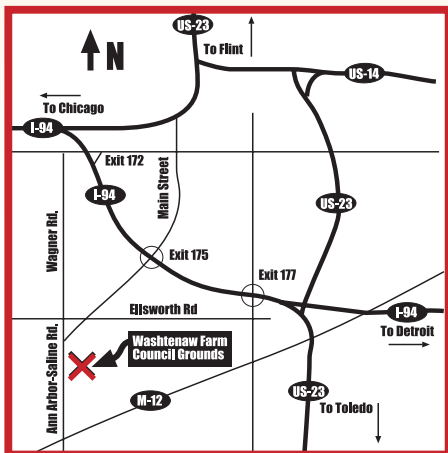

40TH ANNUAL ANN ARBOR/SALINE MICHIGAN

CLASSIC BICYCLE SWAP MEET & SHOW

APRIL 25&26, 2020
8AM TO 3PM

- ★ Over 10,000 bikes on display last year
- ★ Over 275 Vendors in 2019
- ★ \$5/day admission – door prizes and free parking
- ★ Kids 10 and under free admission
- ★ Classic Bicycle Corral in Bldg E. – sell your Classic Bike \$10 per day, or \$15 for both days
- ★ Held at the Washtenaw Farm Council Grounds, 5055 Ann Arbor-Saline Rd Ann Arbor, MI 48103

For more information call:
Paul & Anne Kleppert
20855 W. 14 Mile
Beverly Hills, MI 48025

(248)642-6639

(After 6pm)

Email: bikeshow@aol.com

 [facebook.com/annarbor
classicbikeshowandswap](https://www.facebook.com/annarborclassicbikeshowandswap)

www.ann-arbor-bicycleshow.com

THE BIGGEST • THE OLDEST • THE BEST

What's in your garage?