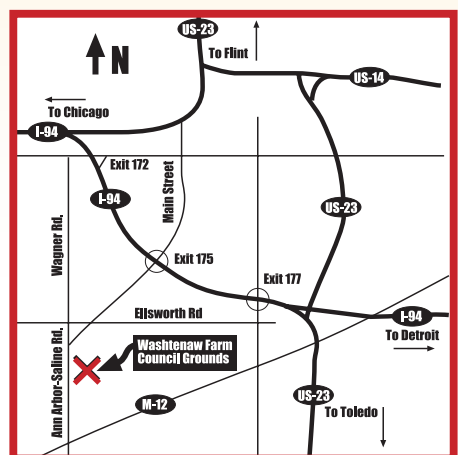

40TH ANNUAL ANN ARBOR/SALINE MICHIGAN

CLASSIC BICYCLE SWAP MEET & SHOW

MAY 23, 2021
8AM TO 3PM

- ★ Over 10,000 bikes on display in 2019
- ★ Over 275 Vendors in 2019
- ★ \$5 admission – door prizes and free parking
- ★ Kids 10 and under free admission
- ★ Classic Bicycle Corral in Bldg E.
– sell your Classic Bike \$10
- ★ Held at the Washtenaw Farm Council Grounds,
5055 Ann Arbor-Saline Rd Ann Arbor, MI 48103

For more information call:
Paul & Anne Kleppert
20855 W. 14 Mile
Beverly Hills, MI 48025

(248)642-6639

(After 6pm)

Email: bikeshow@aol.com

 [facebook.com/annarbor
classicbikeshowandswap](https://www.facebook.com/annarborclassicbikeshowandswap)

www.ann-arbor-bicycleshow.com

THE BIGGEST • THE OLDEST • THE BEST

What's in your garage?