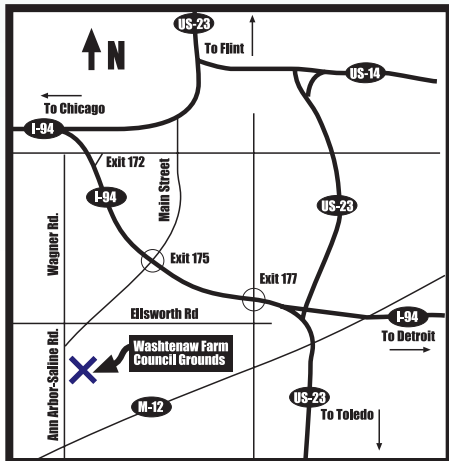

38TH ANNUAL ANN ARBOR/SALINE MICHIGAN

CLASSIC BICYCLE SWAP MEET & SHOW

APRIL 29, 2018
8AM TO 3PM

- ★ Over 10,000 bikes & gas powered minibikes on display last year
- ★ Over 275 Vendors in 2017
- ★ \$5.00 admission – door prizes and free parking
- ★ Kids 10 and under free admission
- ★ Classic Bicycle Corral in Bldg E.
Only cost \$10 to sell your Classic Bike
- ★ Held at the Washtenaw Farm Council Grounds,
5055 Ann Arbor-Saline Rd Ann Arbor, MI 48103

For more information call:
Paul & Anne Kleppert
20855 W. 14 Mile
Beverly Hills, MI 48025

(248)642-6639

(After 6pm)

Email: bikeshow@aol.com

 [facebook.com/annarbor
classicbikeshowandswap](https://www.facebook.com/annarborclassicbikeshowandswap)

www.ann-arbor-bicycleshow.com

THE BIGGEST • THE OLDEST • THE BEST