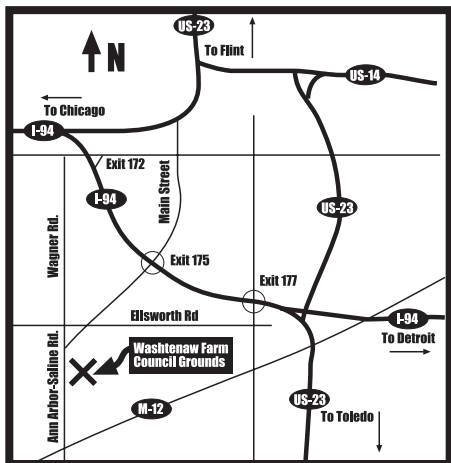

Cash awards for "Classic Bike of the Year"

39TH ANNUAL ANN ARBOR/SALINE MICHIGAN

CLASSIC BICYCLE SWAP MEET & SHOW

APRIL 28, 2019
8AM TO 3PM

- ★ Over 10,000 bikes on display last year
- ★ Over 275 Vendors in 2018
- ★ \$5.00 admission – door prizes and free parking
- ★ Kids 10 and under free admission
- ★ Classic Bicycle Corral in Bldg E.
Only cost \$10 to sell your Classic Bike
- ★ Held at the Washtenaw Farm Council Grounds,
5055 Ann Arbor-Saline Rd Ann Arbor, MI 48103

For more information call:
Paul & Anne Kleppert
20855 W. 14 Mile
Beverly Hills, MI 48025

(248)642-6639
(After 6pm)

Email: bikeshow@aol.com

 [facebook.com/annarborclassiccycleswap](https://www.facebook.com/annarborclassiccycleswap)

www.ann-arbor-bicycleshow.com

THE BIGGEST • THE OLDEST • THE BEST